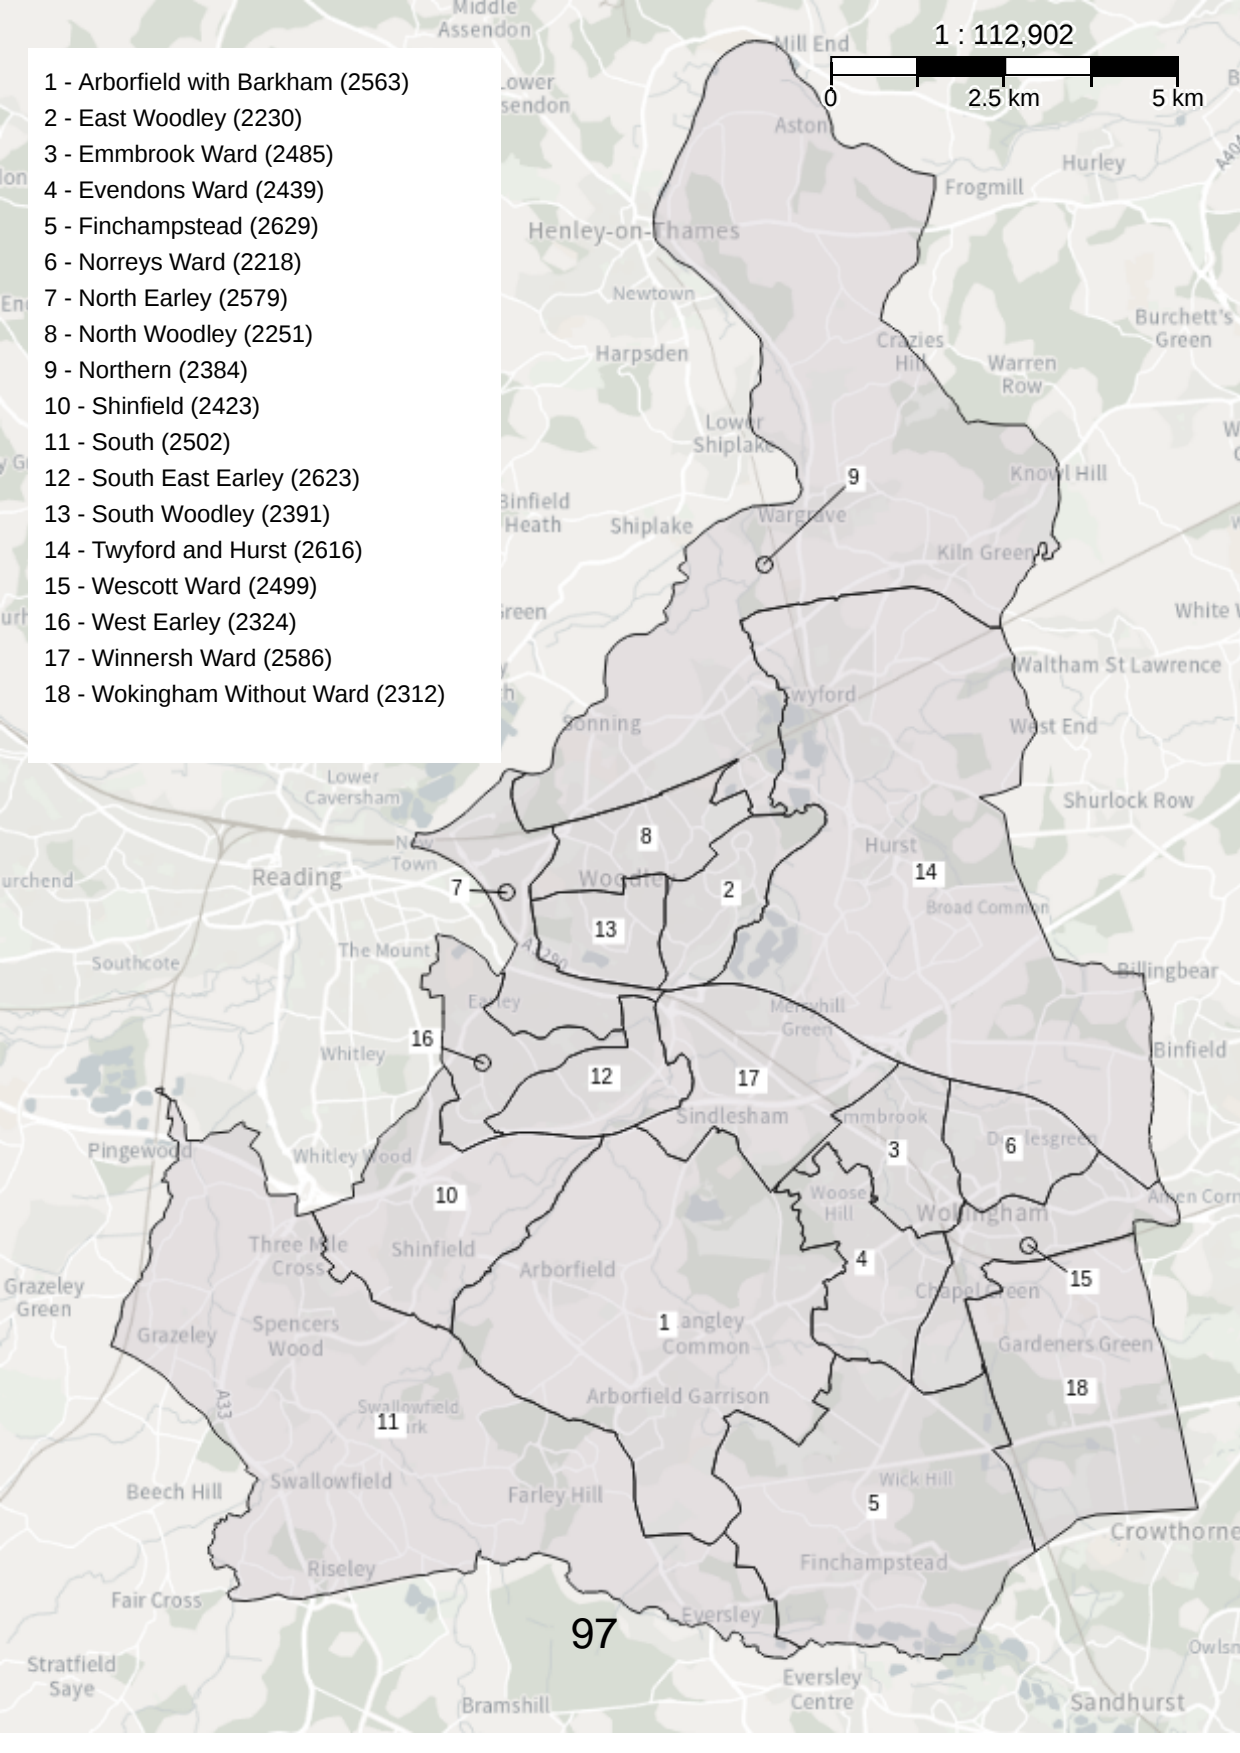

- 1 - Arborfield with Barkham (2563)
- 2 - East Woodley (2230)
- 3 - Emmbrook Ward (2485)
- 4 - Evendons Ward (2439)
- 5 - Finchampstead (2629)
- 6 - Norreys Ward (2218)
- 7 - North Earley (2579)
- 8 - North Woodley (2251)
- 9 - Northern (2384)
- 10 - Shinfield (2423)
- 11 - South (2502)
- 12 - South East Earley (2623)
- 13 - South Woodley (2391)
- 14 - Twyford and Hurst (2616)
- 15 - Wescott Ward (2499)
- 16 - West Earley (2324)
- 17 - Winnersh Ward (2586)
- 18 - Wokingham Without Ward (2312)